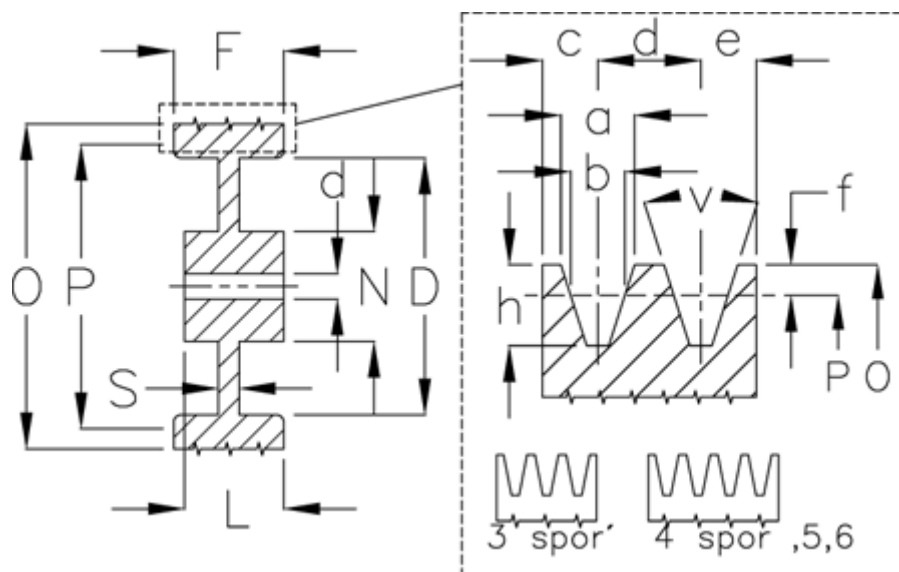

Article number: 60410220005

Description: V-belt pulley, no bore C 200/5

Measures

D	= 143	S	= 80
d	= 25	Type	= C
F	= 136.0		
L	= 100		
N	= 90		
Number of ribs	= 5		
O	= 209.6		
P	= 200		